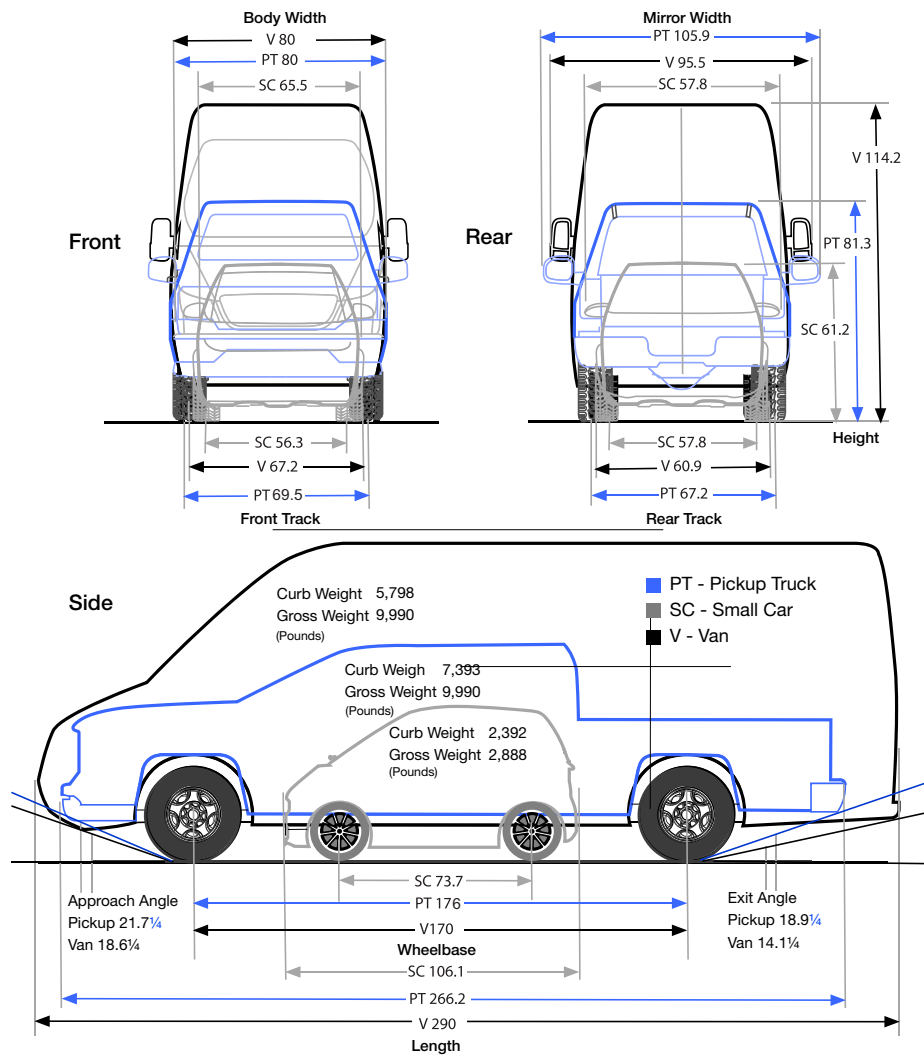

VEHICLE SIZE EXTREMES

The tallest, widest, longest and smallest vehicles on USA roads
(All dimensions in Inches-- Weights in Pounds)

With hundreds of vehicle models introduced annually, the extending lifespan of vehicles, and an incalculable number of aftermarket options, car washes face the challenge of having to wash thousands of different types of vehicles each year. The image below illustrates this by showing the widest, tallest and longest, amongst the most commonly operated.